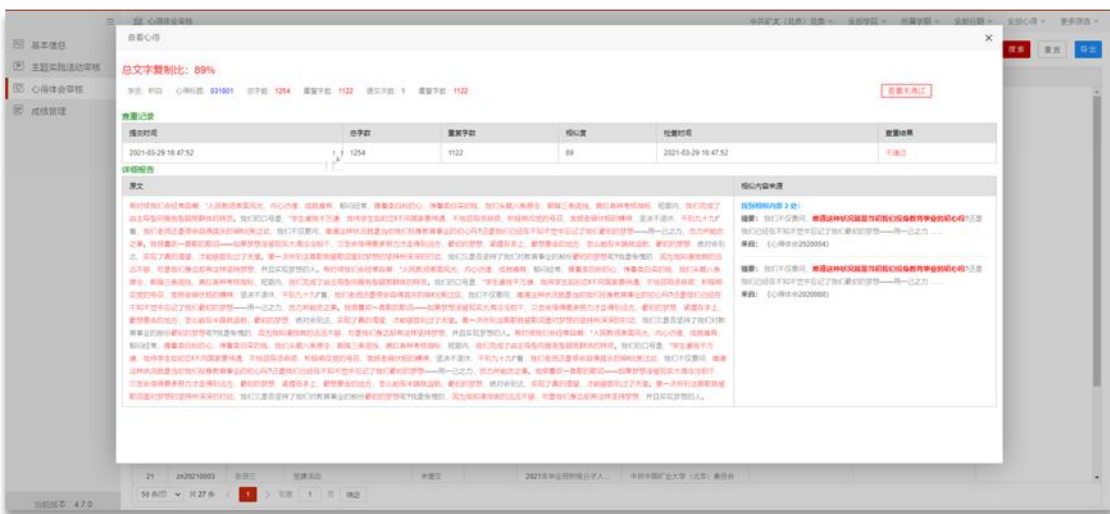

5. 用户

5.1

5.2

5.2.1

5.2.2

5.2.3

5.3

5.4

The screenshot displays a web application interface for managing student records. The interface includes a sidebar with navigation options like '基本概况', '主题实践活动审核', '心得体会审核', and '成绩管理'. The main content area shows a table with the following columns: '序号' (Serial Number), '学号' (Student ID), '姓名' (Name), '单位名称' (Unit Name), '学校名称' (School Name), '考试分期' (Exam Period), '理论分数' (Theory Score), '心得分数' (Experience Score), '主题实践分数' (Theme Practice Score), '总分' (Total Score), '综合状态' (Overall Status), and '操作' (Action). The table contains 17 rows of data, with the last row highlighted in green. The status of each record is indicated by a green dot and a label like '通过' (Pass) or '未通过' (Fail).